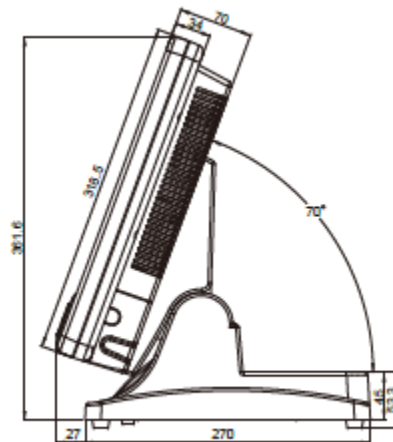

Specification

NEC Confidential

CPU	Celeron-M 1.0GHz (ULV,Zero L2-cache)
Memory	512MB DDR-2 SO-DIMM
Storage	2.5" SATA HDD (80GB)*
Operation display	15" touch screen LCD 1024x768 250 cd/m, 5-wire Analog resistive
Customer display	Fluorescent, 20 x 2 lines numeric, English
OS Compliant	Windows XP Pro *Necessary OPOS driver to be checked.
OS Installation	WEPOS (Option)
Dimensions	365 x 363 x 297mm (WxHxD)
Weight	9 Kg

I/O Ports

NEC Confidential

USB	4 x USB 2.0 ports
COM	3 x DB-9 (COM 1/2/3), 1 x RJ45 (COM 4), +5/12V Selectable
LAN	10/100 x 1
Parallel	1 (SPP / EPP / ECP)
PS/2	2
Cash Drawer	1 x RJ11 port for 12V/24V Cash drawer
Audio	1 x Line-out audio jack, 1 x Micro-in
VGA	1 x DB-15